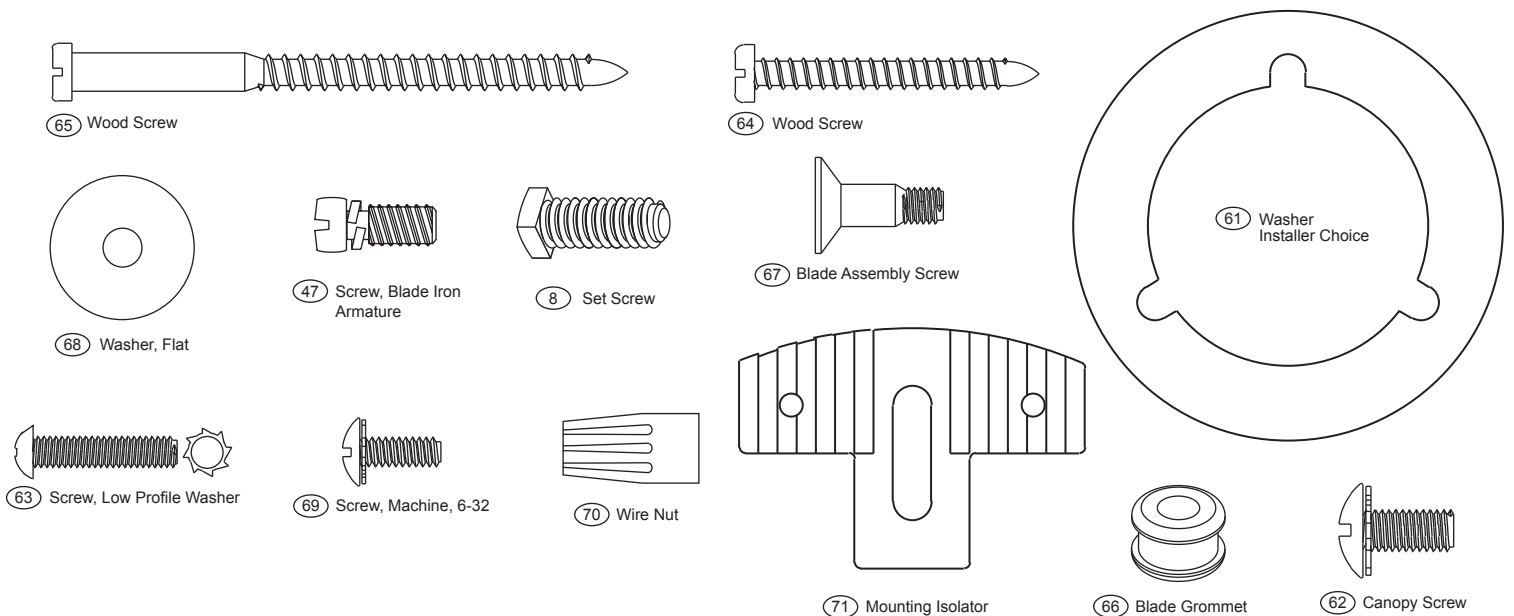

For additional information on:
 Hunter Products • Trouble Shooting
 Dealer Location • Service Center Locator
 Call 1-800-448-6837
 www.hunterfan.com

Hardware (Drawn to Scale)

Part List		Model #	23483
		Asm. Dwg. #	95070-01
		Finish	White
Item #	Item Name	Qty	Part #
1	* Canopy Assembly		
239	Hanger Bracket Assembly	1	74090-02
3	Canopy	1	92697-01
7	Hanger Ball / Downrod Assembly	1	74229-24
8	Setscrew	1	03009-01
28	Switch/Housing Assembly	1	96946-03
44	Blade Iron Set	1	93451-05
46	Blade Set	1	74048-19
47	Screw, Blade Iron Armature	11	63755-05
60	* Hardware Kit	1	95070-00-860
61	Washer, Installers Choice		
62	Canopy Screw		
63	Screw, Low Profile Washer		
64	Wood Screw		
65	Wood Screw		
66	Blade Grommet		
67	Blade Assembly Screw		
68	Flat Washer		
69	Screw, Machine, 6-32		
70	Wire Connector		
71	Mounting Isolator		
75	Balancing Kit	1	07570-01
150	Globe/Shade	3	73960-14